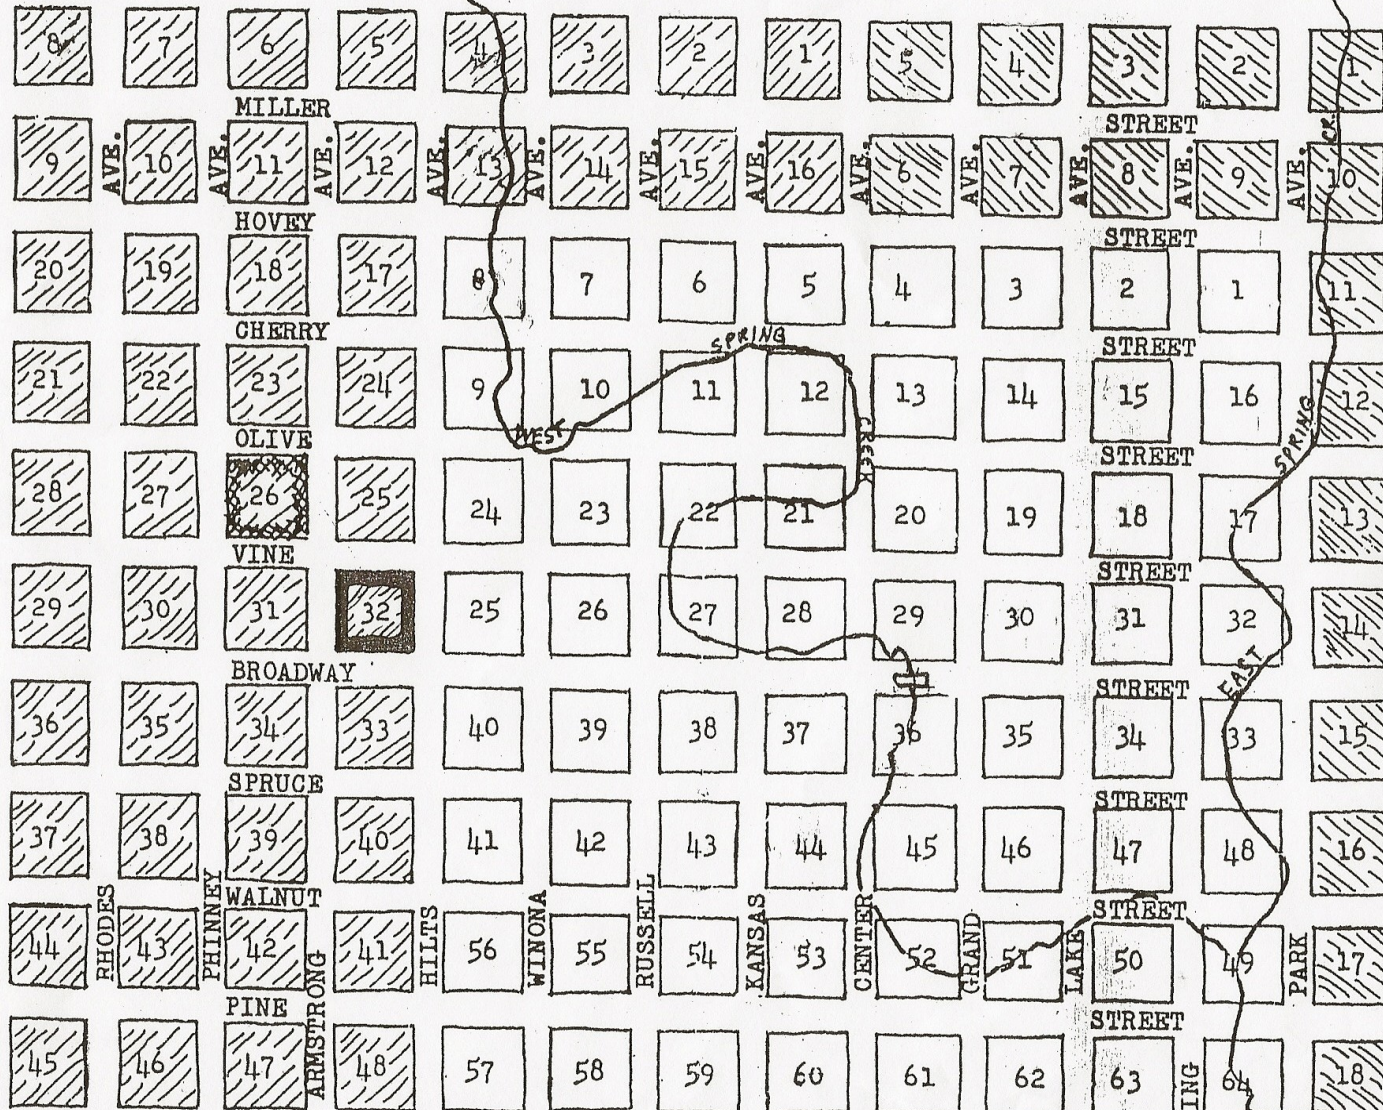

RUSSELL SPRINGS
LOGAN COUNTY, KANSAS

S23, T13, R35

LEGEND: WARDEN'S ADDITION

RIVER VIEW ADDITION

ORIGINAL TOWN

COURTHOUSE SQUARE

SCHOOL BLOCK

(32)

(26)

MB